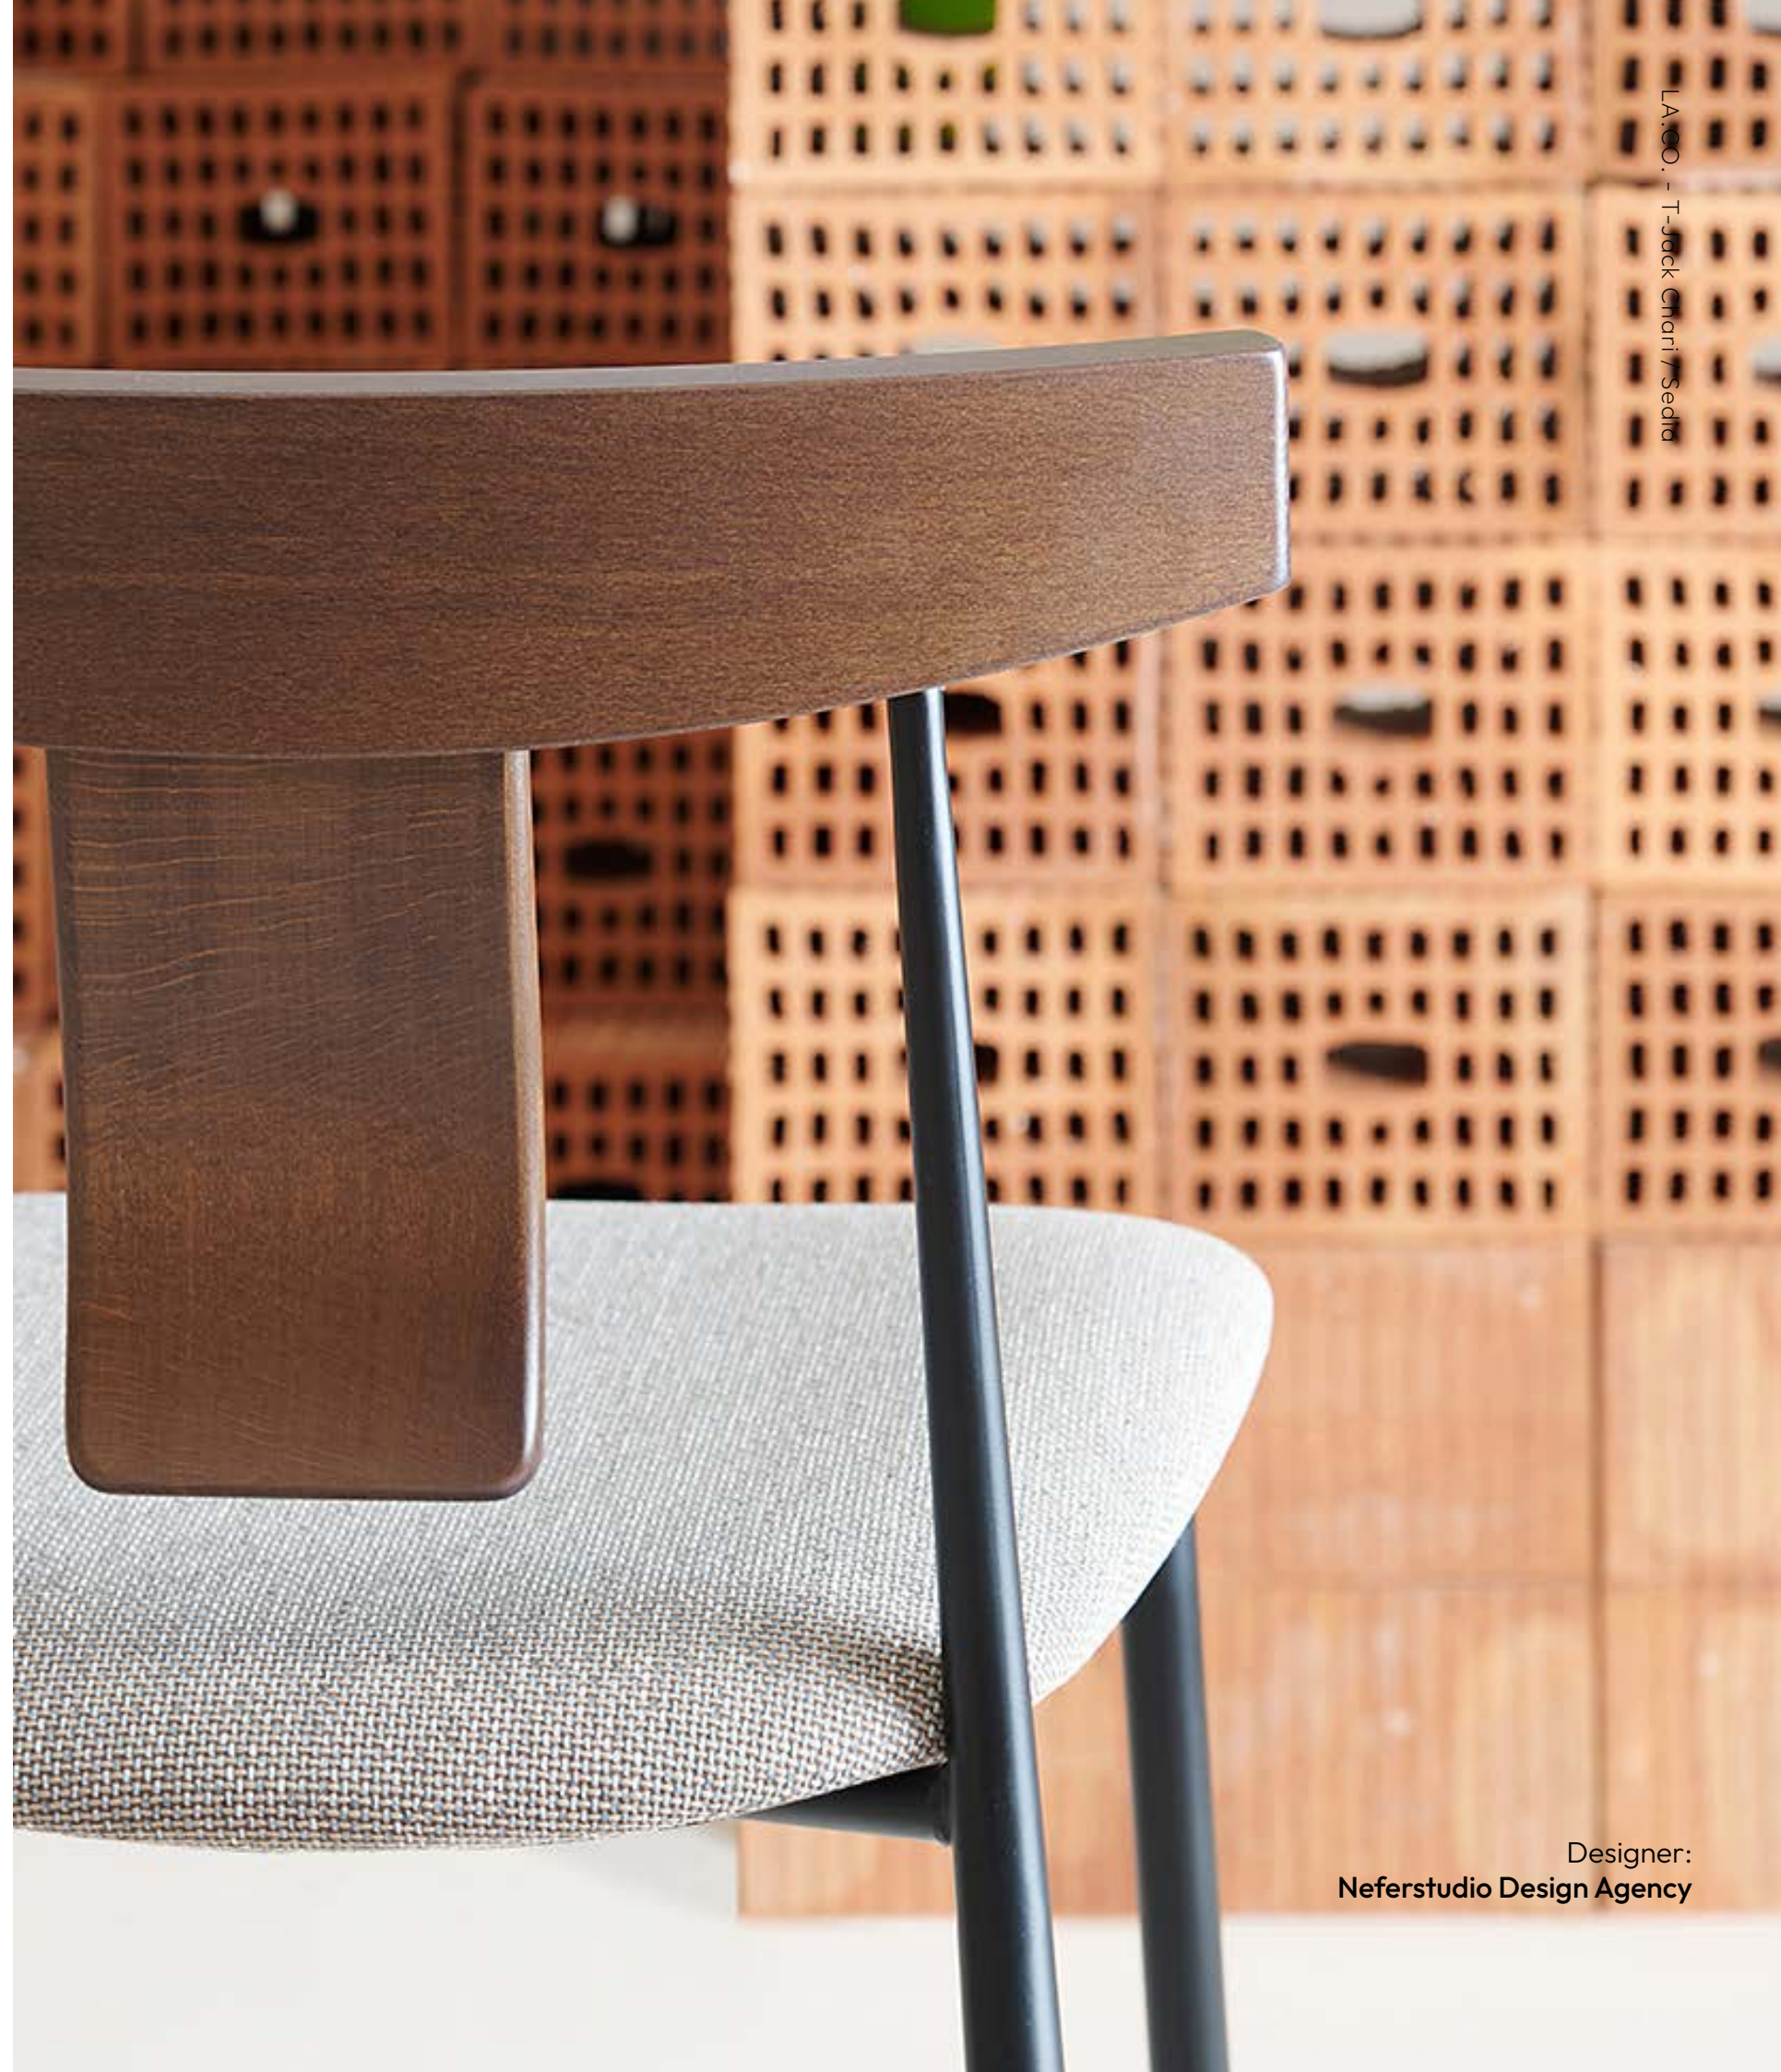

T-Jack 1112

LA.OO. - T-Jack Chair / Sedio

Size/Dimensioni L/P/H: 45x 44x 81cm

Material/Materiale: Beechwood / Faggio

Designer:
Neferstudio Design Agency